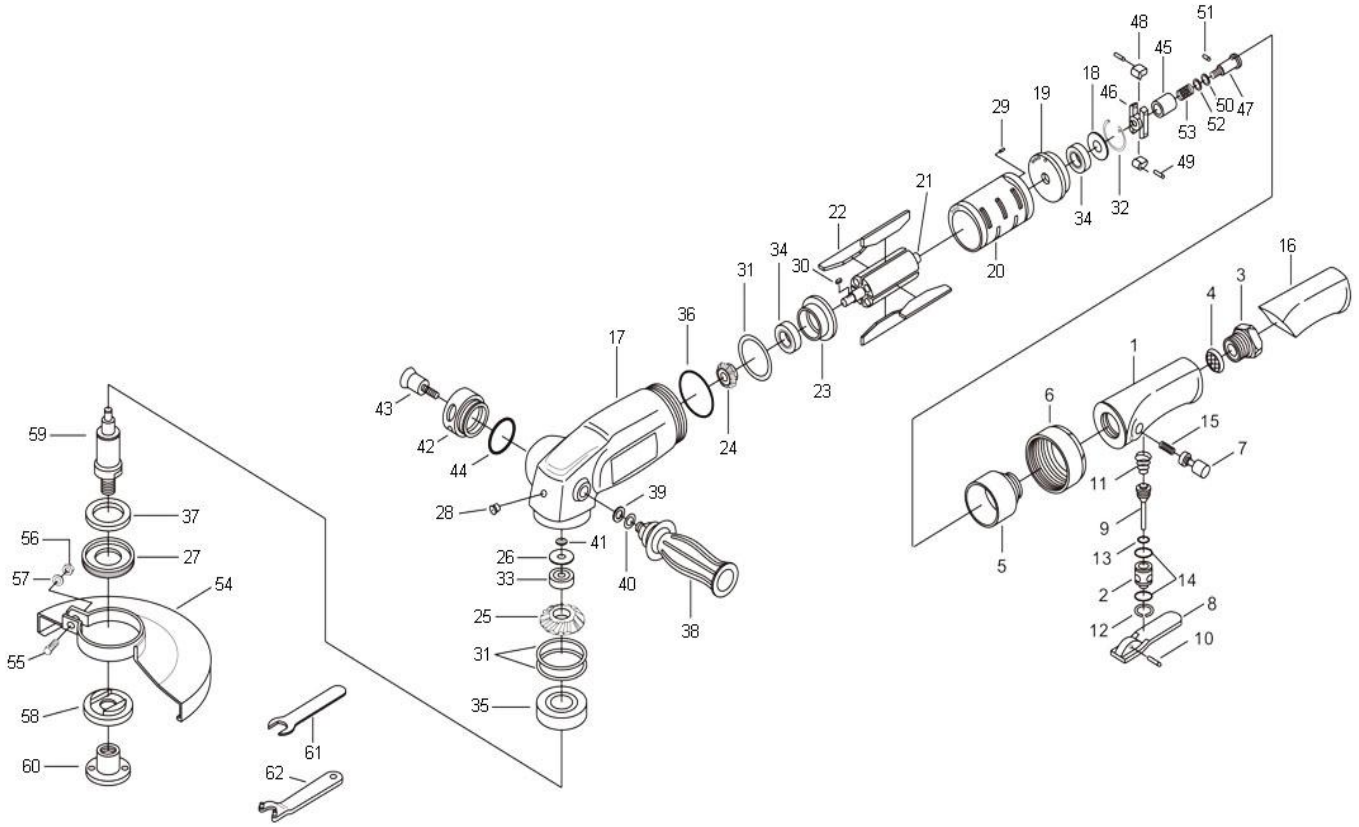

OS-105B **GAV** HAVALI TAŞLAMA 125 MM.

Item No.	Description	Q'ty	Item No.	Description	Q'ty
1	Handle (Lever Type)	1	32	Snap Ring	1
2	Valve Bushing	1	33	Bearing	1
3	Air Inlet Bushing	1	34	Bearing	2
4	Filter	1	35	Bearing	1
5	Valve Body Connector	1	36	O-Ring	1
6	Valve Body Nut	1	37	Felt Ring	1
7	Safety Pin	1	38	Shockproof Dead Handle	1
8	Valve Lever	1	39	Washer (M8)	1
9	Valve	1	40	Spring Washer	1
10	Roll Pin	1	41	Snap Ring	1
11	Coil Spring	1	42	Exhaust Stack	1
12	Snap Ring	1	43	Head Screw (M5*35)	1
13	O-Ring	1	44	O-Ring	1
14	O-Ring	2	45	Governor Valve	1
15	Spring	1	46	Governor Cage	1
16	Rubber Sheath	1	47	Governor Spindle	1
17	Casing	1	48	Governor Weight	2
18	Rear Plate Spacer	1	49	Roll Pin	2
19	Rear Plate	1	50	Adjusting Spacer	1
20	Cylinder	1	51	Pin	1
21	Rotor	1	52	Spacer	1
22	Blade	4	53	5" Spring Spring	1
23	Front Plate	1	5" Wheel Guard Set		
24	Driving Gear	1	54	Wheel Guard	1
25	Driven Gear	1	55	Head Bolt (M5*18)	1
26	Casing Rear Cover	1	56	Nut (M5)	1
27	Casing Front Cover	1	57	Spring Washer	1
28	Oil Ball	1	Spindle Set		
29	Roll Pin	1	58	Holder Flange	1
30	Key (3*8)	1	59	Spindle (M14 X 2.0)	1
31	Adjusting Spacer (35*31*0.1)		60	Nut Flange	1
	Adjusting Spacer (35*31*0.15)		Removal Tool		
	Adjusting Spacer (35*31*0.2)		61	Spanner (19mm)	1
	Adjusting Spacer (35*31*0.5)		62	Spanner	1